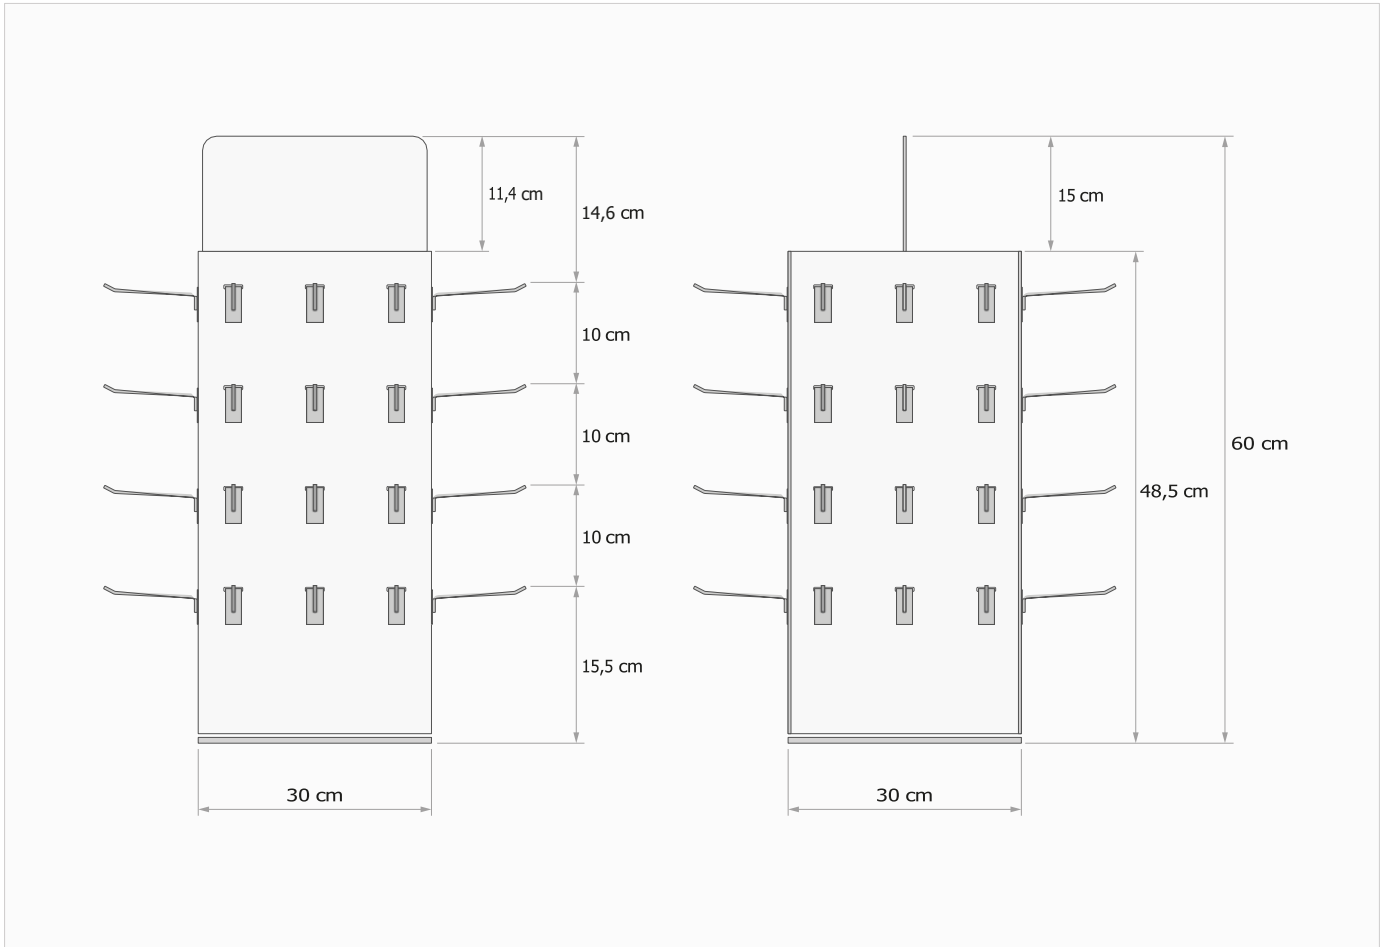

Countertop

ES 06 30

TECHNICAL DRAWING WITH DIMENSIONS

TECHNICAL SPECIFICATIONS

Reference	ES 06 30
Category	Countertop
Type	Rotating 360° display
Material	MDF 4 mm
Height	60 cm
Width	30 cm
Dept	30 cm
Sustainability	Reusable / Repairable / Recyclable

DESCRIPTON

High-capacity rotating display (48 hooks).

Place your order: + 34 693 69 82 59 / [info@clickbyvisually.com](mailto:info@clickbyvisually.com)